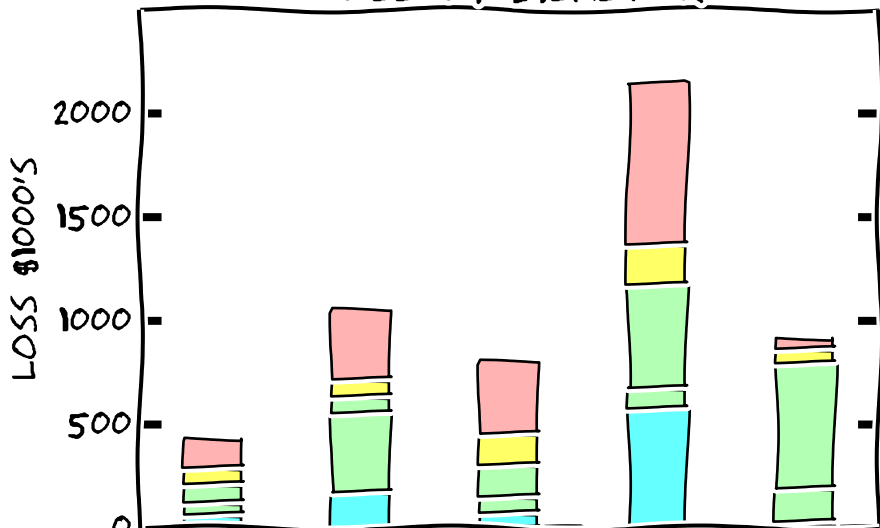

# LOSS BY DISASTER

	FREEZE	WIND	FLOOD	QUAKE	HAIL
100 YEAR	431.5	1049.4	799.6	2149.8	917.9
50 YEAR	292.2	717.8	456.4	1368.5	865.6
20 YEAR	213.8	636.0	305.7	1175.2	796.0
10 YEAR	124.6	555.4	153.2	677.2	192.5
5 YEAR	66.4	171.2	75.1	577.6	79.0