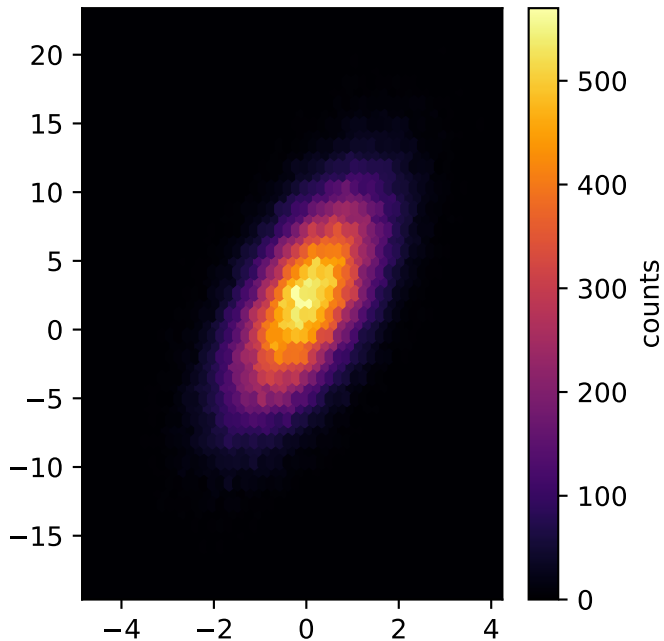

Hexagon binning

With a log color scale