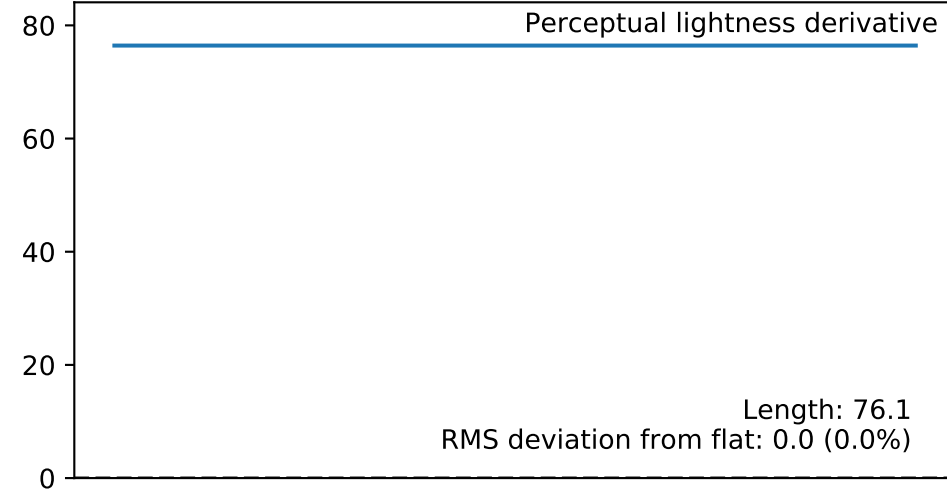

# Colormap evaluation: haline

The colormap in its glory

Perceptual derivative

Moderate deuteranomaly

Complete deuteranopia

Black-and-white printed

Perceptual lightness derivative

Moderate protanomaly