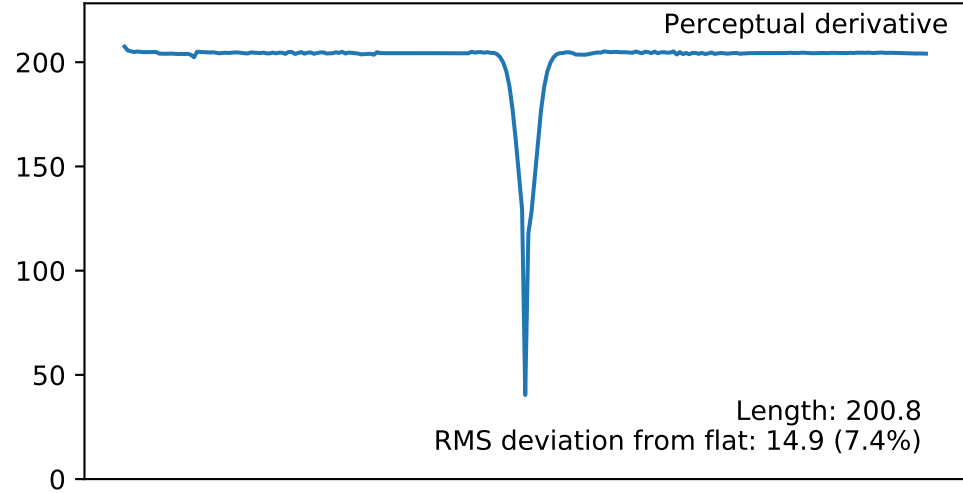

# Colormap evaluation: tarn

The colormap in its glory

Perceptual derivative

Moderate deuteranomaly

Complete deuteranopia

Black-and-white printed

Perceptual lightness derivative

Moderate protanomaly

Complete protanopia

Sample images

Moderate deuter.