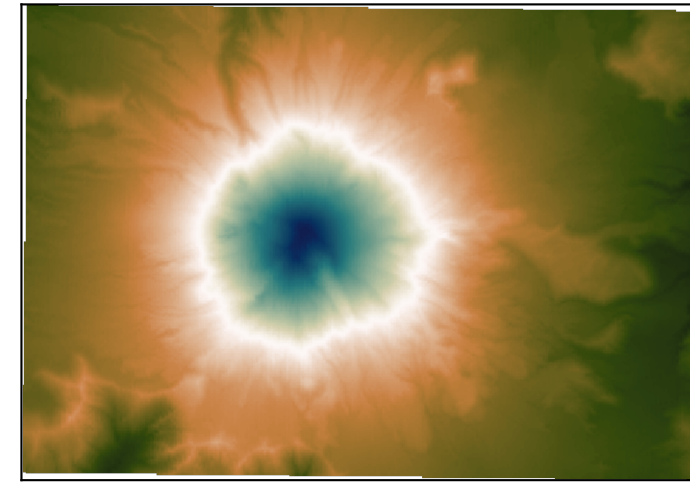

# Colormap evaluation: tarn

The colormap in its glory

Perceptual derivative

Moderate deuteranomaly

Complete deuteranopia

Black-and-white printed

Perceptual lightness derivative

Moderate protanomaly

Complete protanopia

Sample images

Moderate deuter.