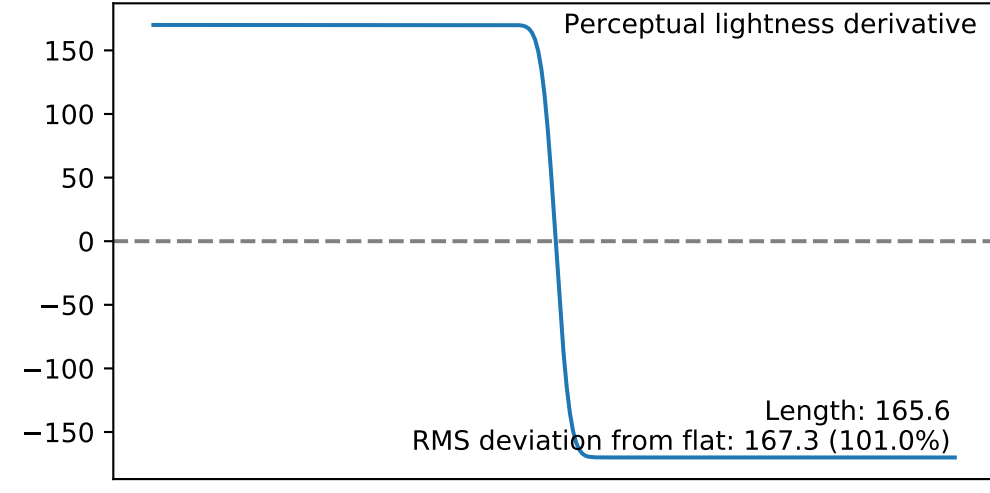

# Colormap evaluation: tarn

The colormap in its glory

Perceptual derivative

Moderate deuteranomaly

Complete deuteranopia

Black-and-white printed

Perceptual lightness derivative

Moderate protanomaly

Complete protanopia

Sample images

Moderate deuter.