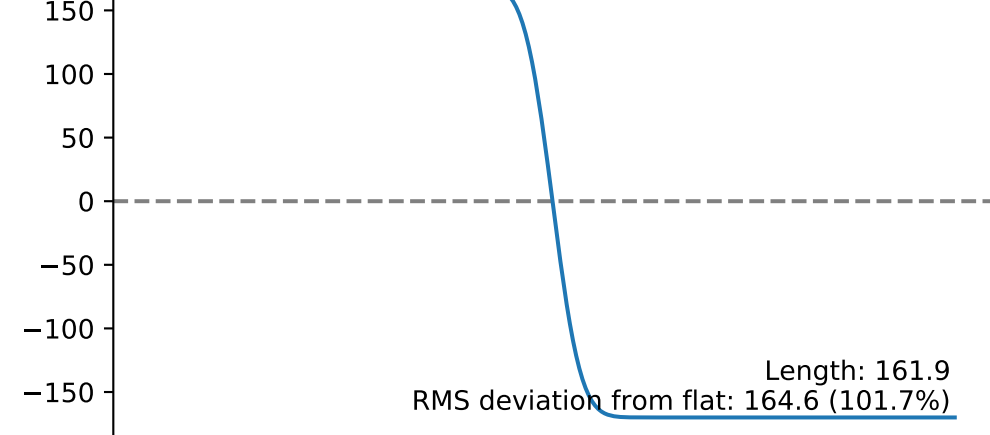

Colormap evaluation: diff

The colormap in its glory

Perceptual derivative

Moderate deuteranomaly

Complete deuteranopia

Black-and-white printed

Perceptual lightness derivative

Moderate protanomaly

Complete protanopia

Sample images

Moderate deuter.