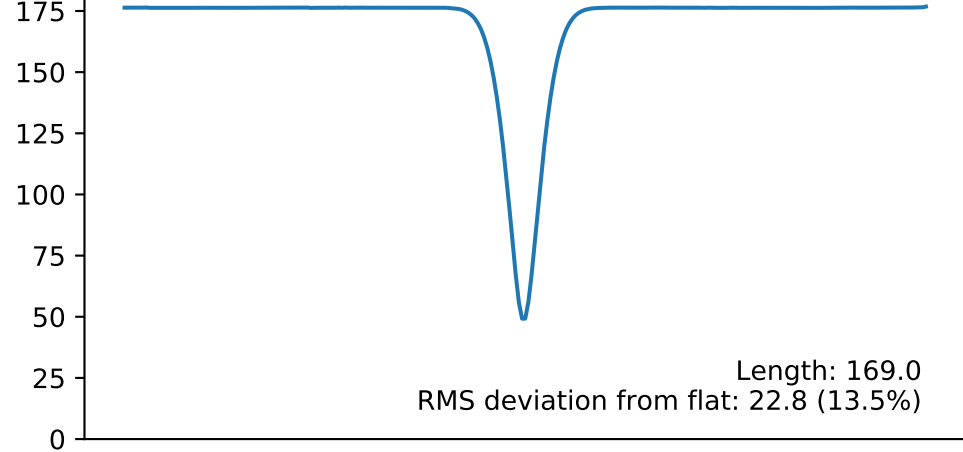

Colormap evaluation: diff

The colormap in its glory

Perceptual derivative

Moderate deuteranomaly

Complete deuteranopia

Black-and-white printed

Perceptual lightness derivative

Moderate protanomaly

Complete protanopia

Sample images

Moderate deuter.