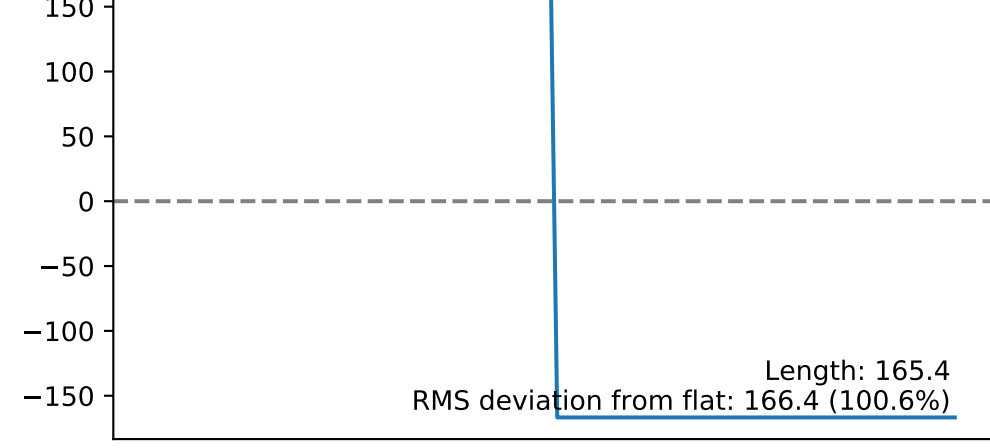

Colormap evaluation: curl

The colormap in its glory

Perceptual derivative

Moderate deuteranomaly

Complete deuteranopia

Black-and-white printed

Perceptual lightness derivative

Moderate protanomaly

Complete protanopia

Sample images

Moderate deuter.