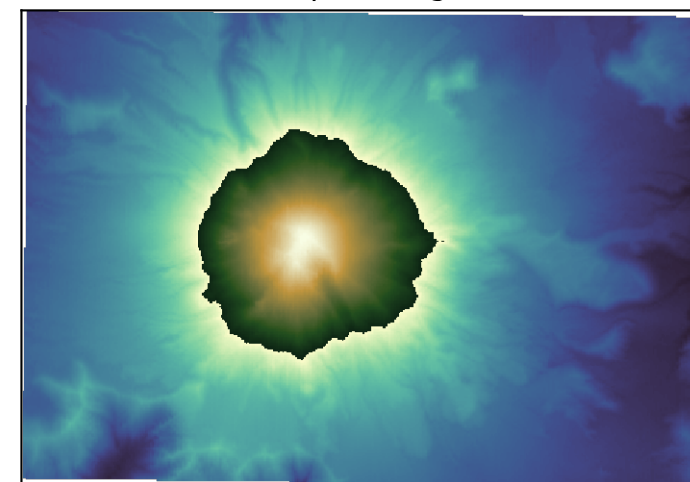

# Colormap evaluation: topo

The colormap in its glory

Perceptual derivative

Moderate deuteranomaly

Complete deuteranopia

Black-and-white printed

Perceptual lightness derivative

Moderate protanomaly

Complete protanopia

Sample images

Moderate deuter.