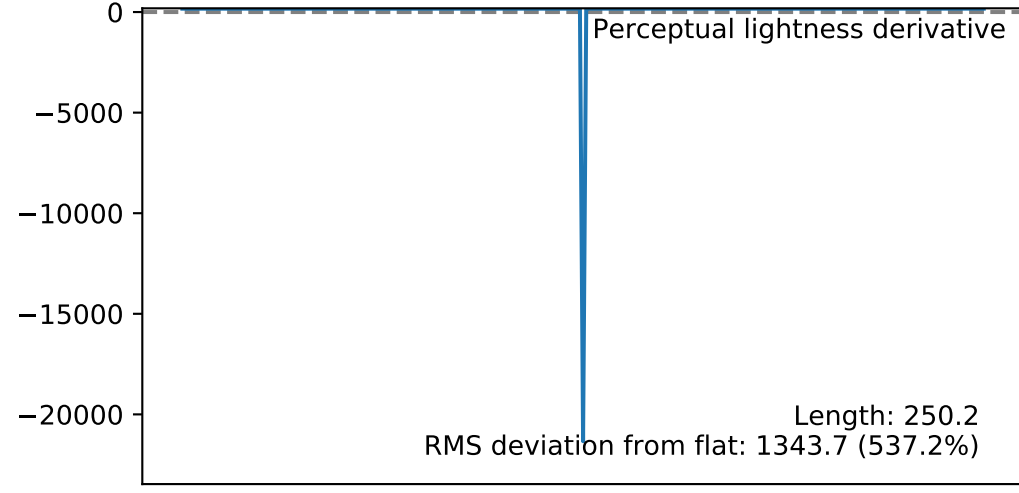

# Colormap evaluation: topo

The colormap in its glory

Perceptual derivative

Moderate deuteranomaly

Complete deuteranopia

Black-and-white printed

Perceptual lightness derivative

Moderate protanomaly