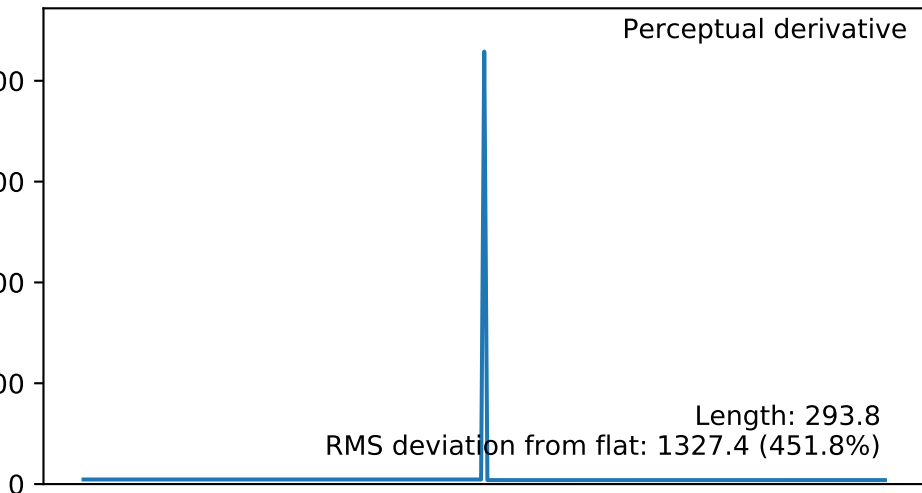

# Colormap evaluation: topo

The colormap in its glory

Perceptual derivative

Moderate deuteranomaly

Complete deuteranopia

Black-and-white printed

Perceptual lightness derivative

Moderate protanomaly

Complete protanopia

Sample images

Moderate deuter.