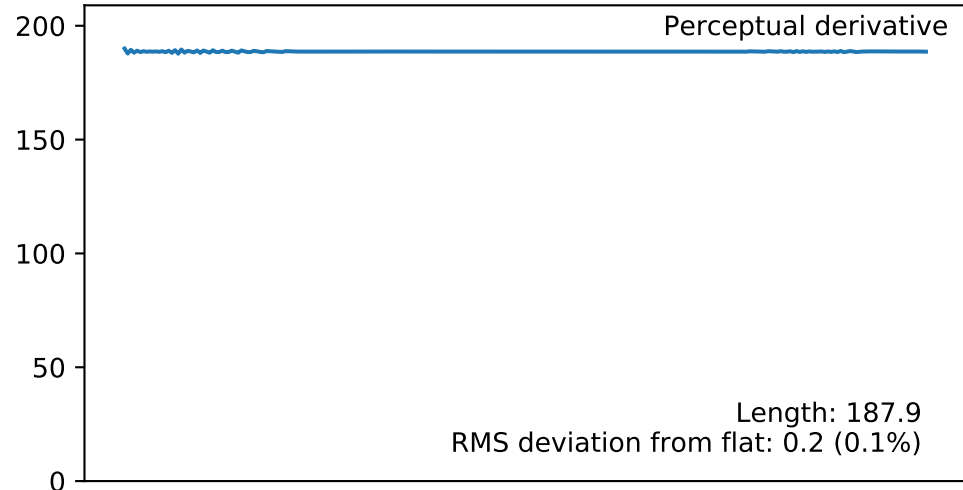

# Colormap evaluation: phase

The colormap in its glory

Moderate deuteranomaly

Complete deuteranopia

Black-and-white printed

Moderate protanomaly

Complete protanopia

Sample images

Moderate deuter.