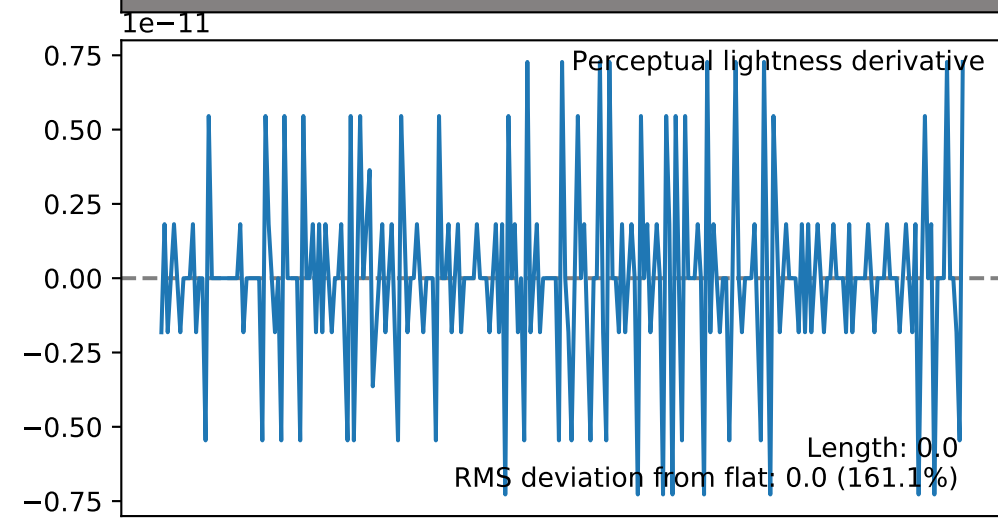

# Colormap evaluation: phase

The colormap in its glory

Moderate deuteranomaly

Complete deuteranopia

Black-and-white printed

Moderate protanomaly

Complete protanopia

Sample images

Moderate deuter.