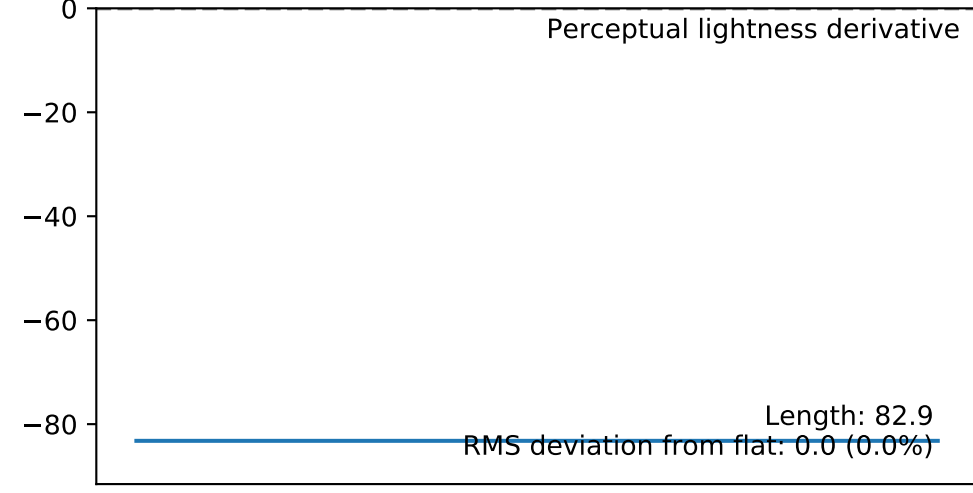

Colormap evaluation: tempo

The colormap in its glory

Perceptual derivative

Moderate deuteranomaly

Complete deuteranopia

Black-and-white printed

Perceptual lightness derivative

Moderate protanomaly