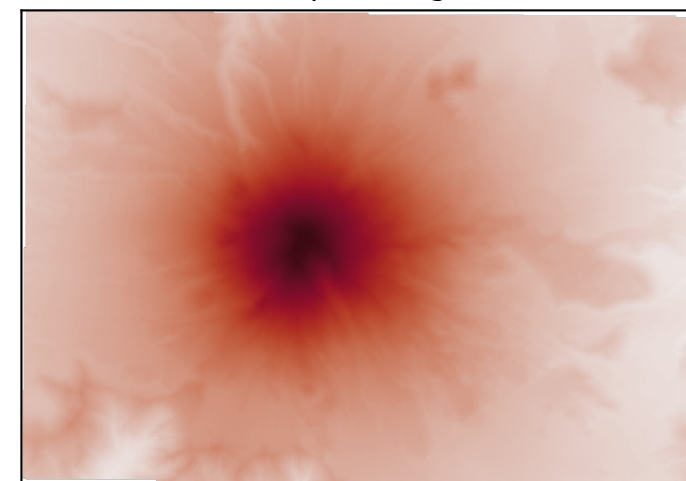

# Colormap evaluation: amp

The colormap in its glory

Perceptual derivative

Moderate deuteranomaly

Complete deuteranopia

Black-and-white printed

Perceptual lightness derivative

Moderate protanomaly

Complete protanopia

Sample images

Moderate deuter.