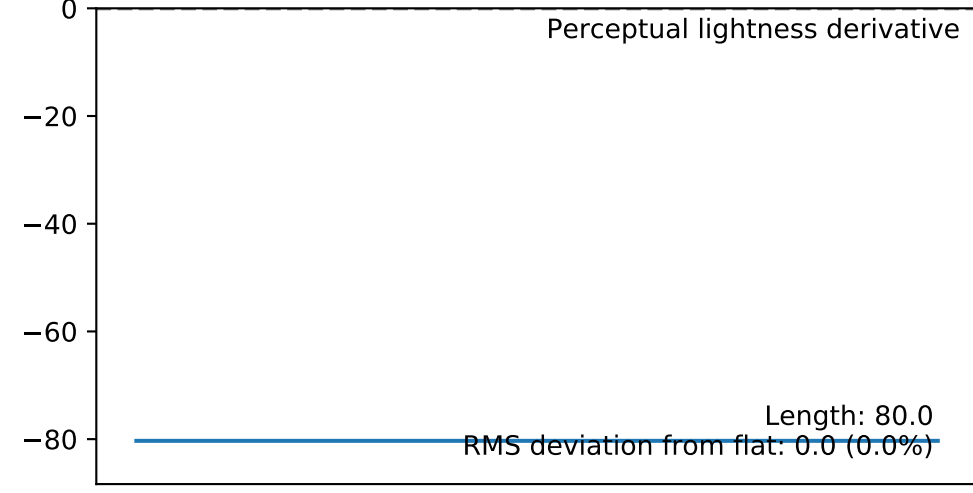

# Colormap evaluation: amp

The colormap in its glory

Perceptual derivative

Moderate deuteranomaly

Complete deuteranopia

Black-and-white printed

Perceptual lightness derivative

Moderate protanomaly