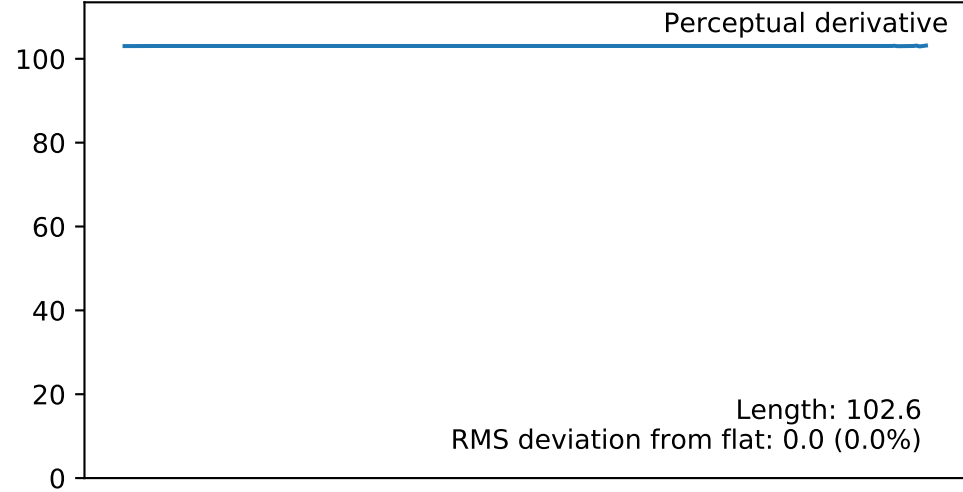

Colormap evaluation: speed

The colormap in its glory

Perceptual derivative

Moderate deuteranomaly

Complete deuteranopia

Black-and-white printed

Perceptual lightness derivative

Moderate protanomaly

Complete protanopia

Sample images

Moderate deuter.