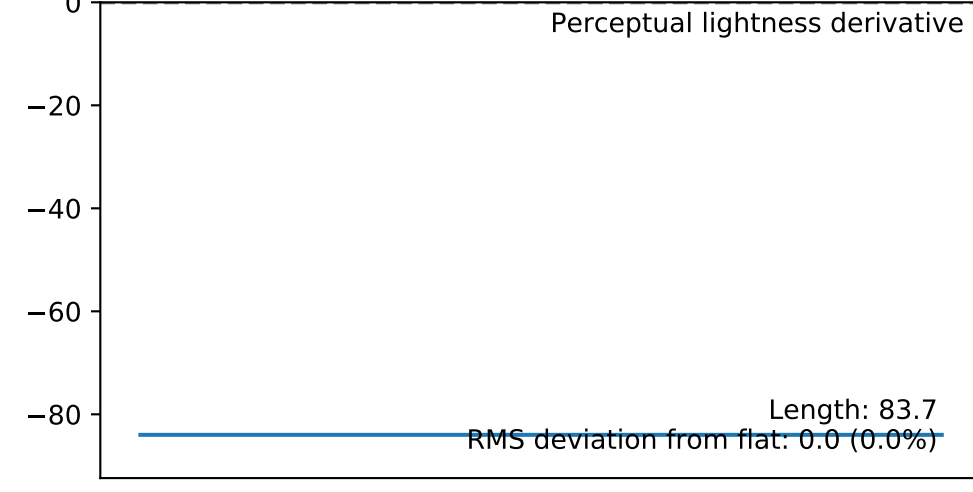

Colormap evaluation: speed

The colormap in its glory

Perceptual derivative

Moderate deuteranomaly

Complete deuteranopia

Black-and-white printed

Perceptual lightness derivative

Moderate protanomaly