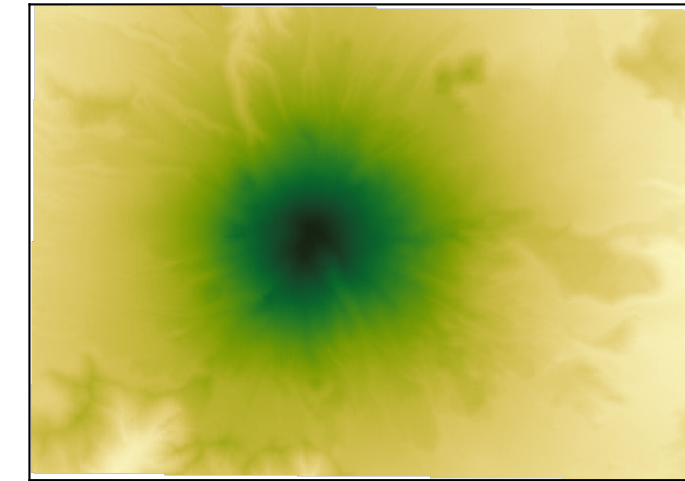

Colormap evaluation: speed

The colormap in its glory

Perceptual derivative

Moderate deuteranomaly

Complete deuteranopia

Black-and-white printed

Perceptual lightness derivative

Moderate protanomaly

Complete protanopia

Sample images

Moderate deuter.