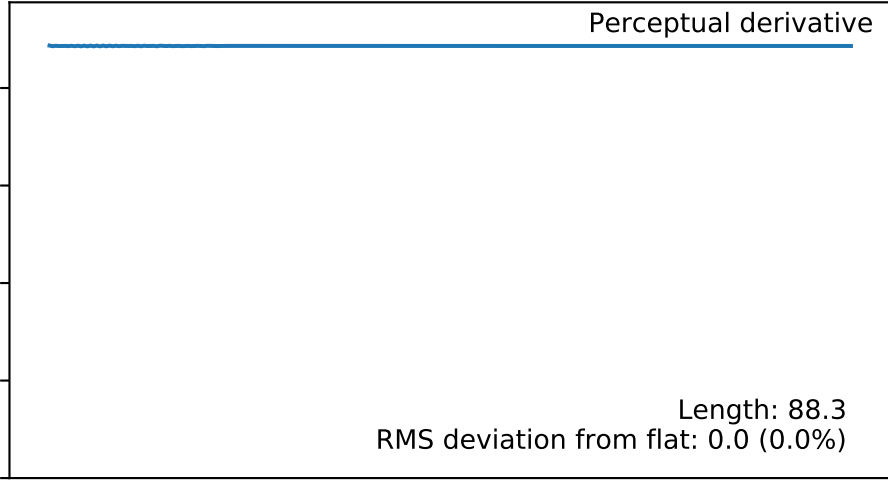

Colormap evaluation: turbid

The colormap in its glory

Perceptual derivative

Black-and-white printed

Perceptual lightness derivative

Sample images

Moderate deuter.