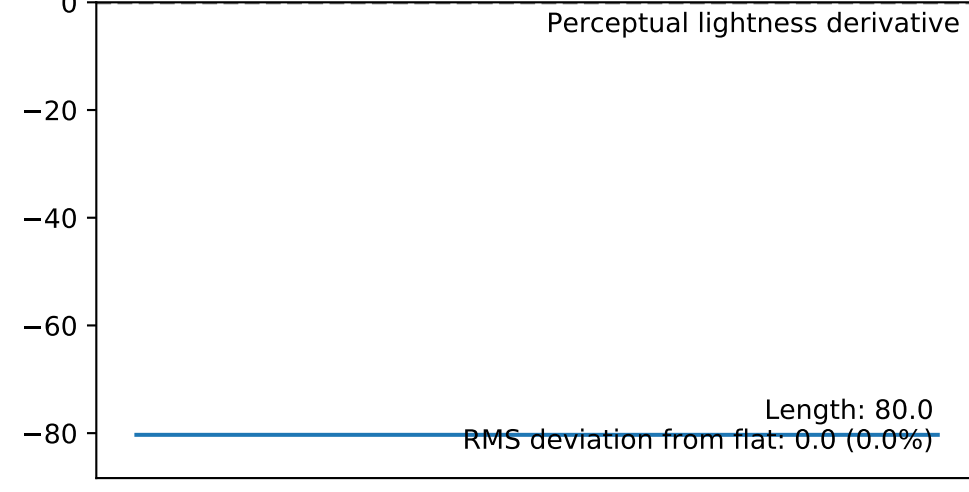

Colormap evaluation: turbid

The colormap in its glory

Perceptual derivative

Black-and-white printed

Perceptual lightness derivative

Sample images

Moderate deuter.