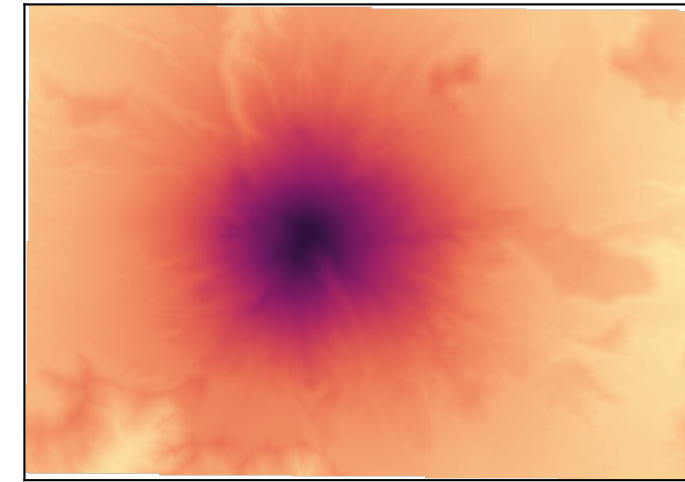

Colormap evaluation: matter

The colormap in its glory

Perceptual derivative

Moderate deuteranomaly

Complete deuteranopia

Black-and-white printed

Perceptual lightness derivative

Moderate protanomaly

Complete protanopia

Sample images

Moderate deuter.