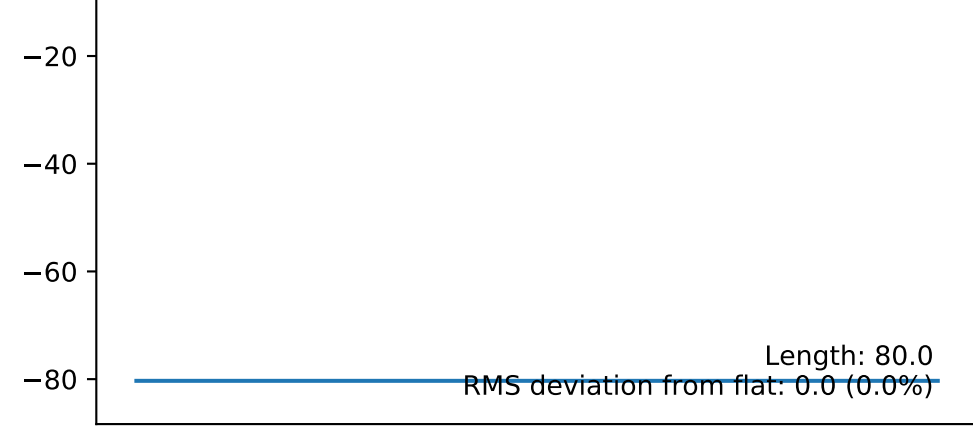

Colormap evaluation: matter

The colormap in its glory

Perceptual derivative

Moderate deuteranomaly

Complete deuteranopia

Black-and-white printed

Perceptual lightness derivative

Moderate protanomaly