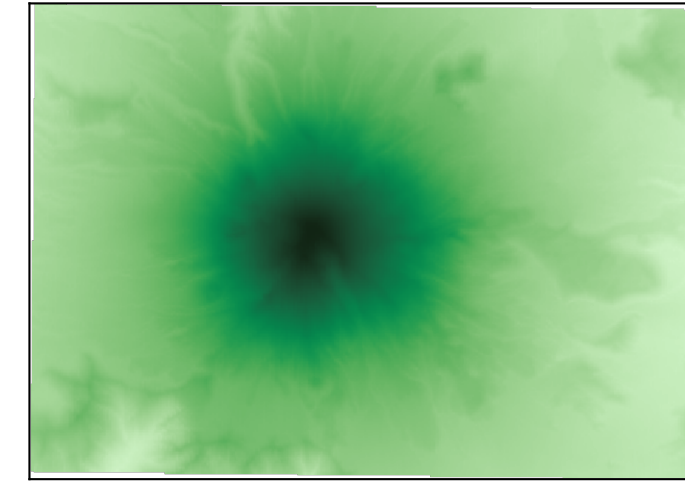

# Colormap evaluation: algae

The colormap in its glory

Perceptual derivative

Moderate deuteranomaly

Complete deuteranopia

Black-and-white printed

Perceptual lightness derivative

Moderate protanomaly

Complete protanopia

Sample images

Moderate deuter.