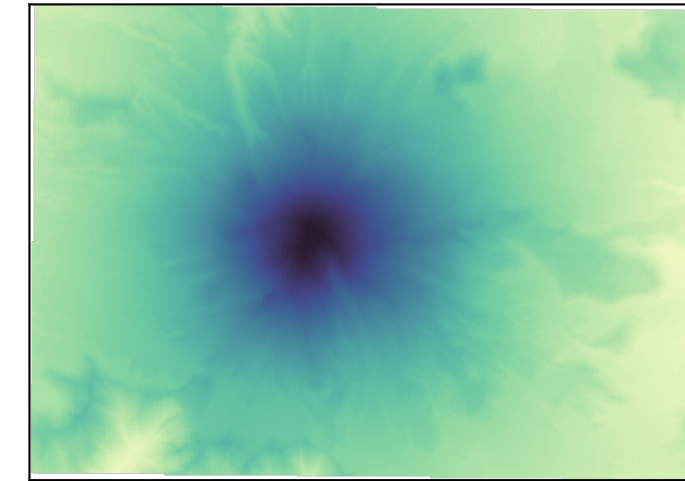

Colormap evaluation: deep

The colormap in its glory

Perceptual derivative

Moderate deuteranomaly

Complete deuteranopia

Black-and-white printed

Perceptual lightness derivative

Moderate protanomaly

Complete protanopia

Sample images

Moderate deuter.