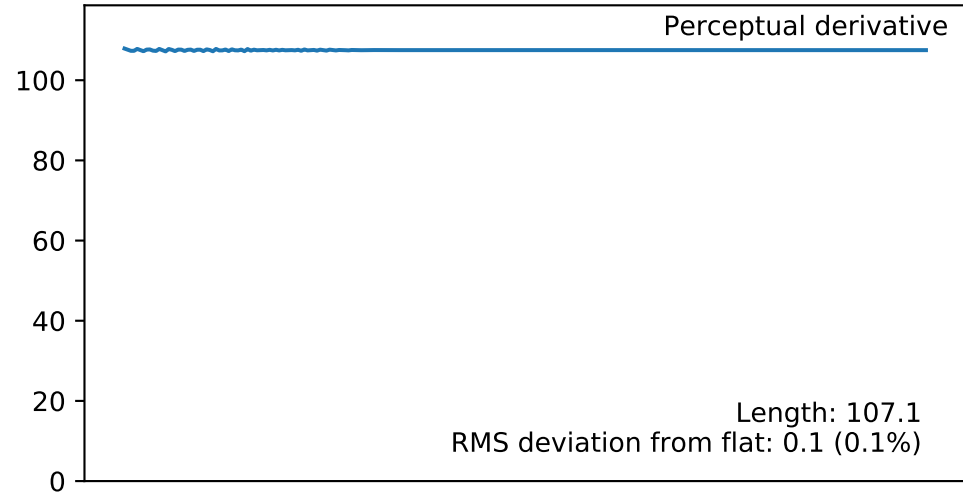

Colormap evaluation: ice

The colormap in its glory

Perceptual derivative

Moderate deuteranomaly

Complete deuteranopia

Black-and-white printed

Perceptual lightness derivative

Moderate protanomaly

Complete protanopia

Sample images

Moderate deuter.