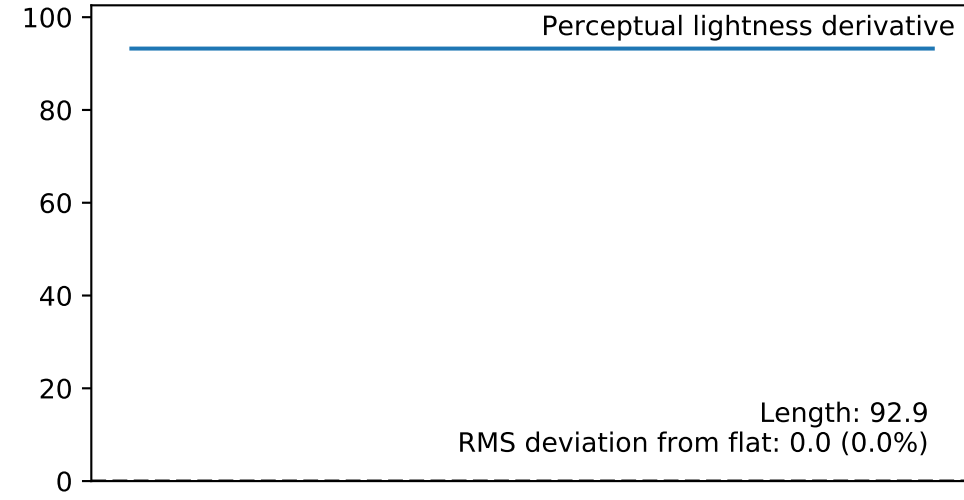

Colormap evaluation: ice

The colormap in its glory

Perceptual derivative

Moderate deuteranomaly

Complete deuteranopia

Black-and-white printed

Perceptual lightness derivative

Moderate protanomaly