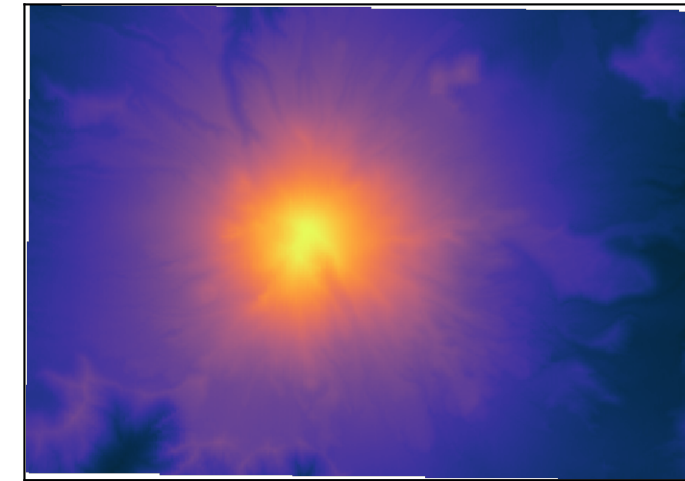

# Colormap evaluation: thermal

The colormap in its glory

Perceptual derivative

Moderate deuteranomaly

Complete deuteranopia

Black-and-white printed

Perceptual lightness derivative

Moderate protanomaly

Complete protanopia

Sample images

Moderate deuter.