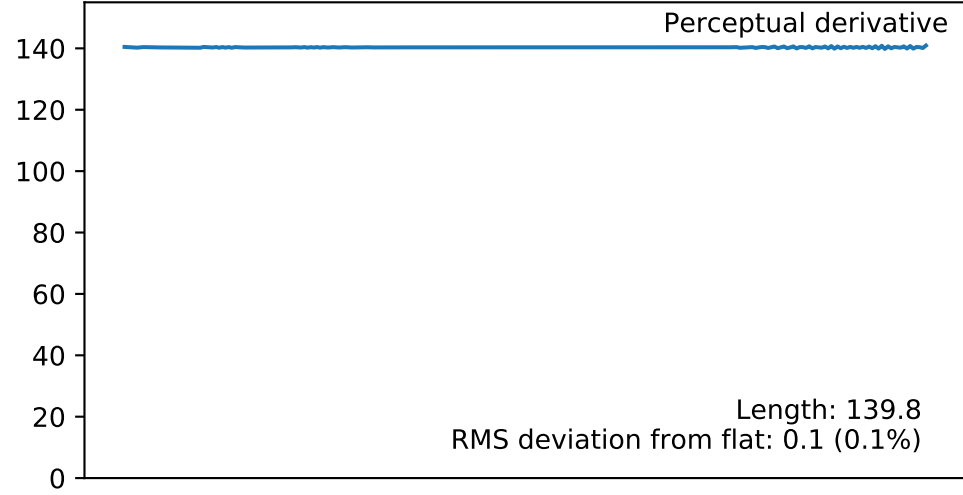

# Colormap evaluation: thermal

The colormap in its glory

Perceptual derivative

Moderate deuteranomaly

Complete deuteranopia

Black-and-white printed

Perceptual lightness derivative

Moderate protanomaly

Complete protanopia

Sample images

Moderate deuter.