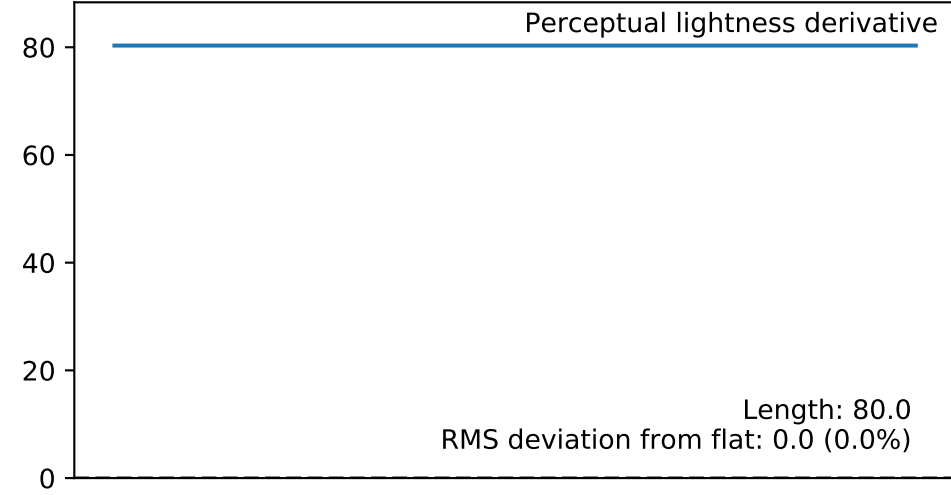

# Colormap evaluation: thermal

The colormap in its glory

Perceptual derivative

Moderate deuteranomaly

Complete deuteranopia

Black-and-white printed

Perceptual lightness derivative

Moderate protanomaly