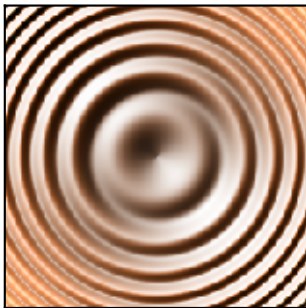

HSV Blending Looks Best with Smooth Surfaces

Colormapped Data

Illumination Intensity

Blend Mode: "hsv" (default)

Blend Mode: "overlay"