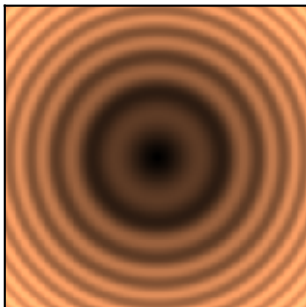

HSV Blending Looks Best with Smooth Surfaces

Colormapped Data

Illumination Intensity

Blend Mode: "hsv" (default)

Blend Mode: "overlay"