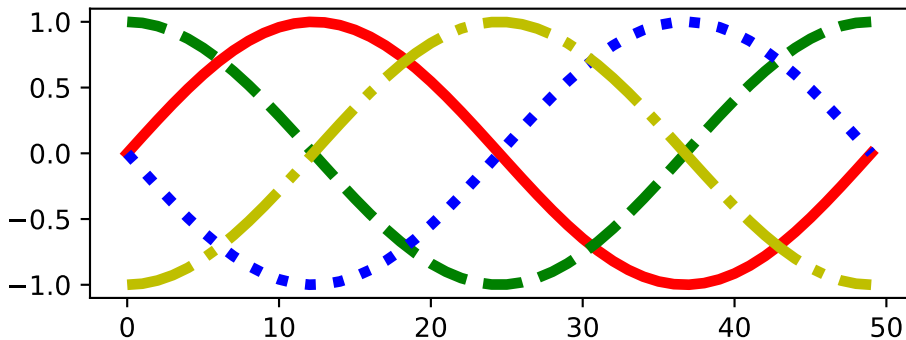

Set default color cycle to rgby

Set axes color cycle to cmyk