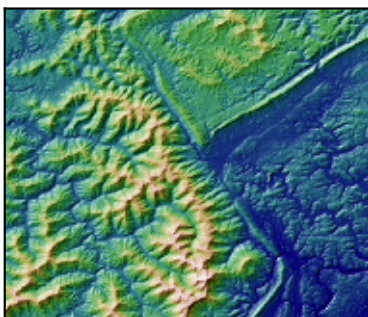

Vertical Exaggeration

0.1

1

10

Hillshade

hsv

Blend Mode

overlay