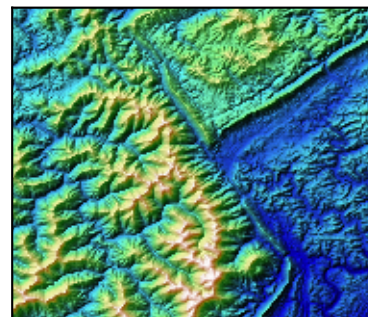

Vertical Exaggeration

0.1

1

10

Hillshade

hsv

Blend Mode

overlay