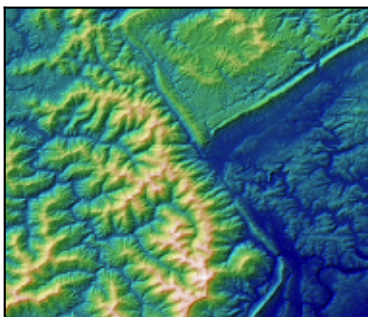

Vertical Exaggeration

0.1

1

10

Hillshade

hsv

Blend Mode

overlay