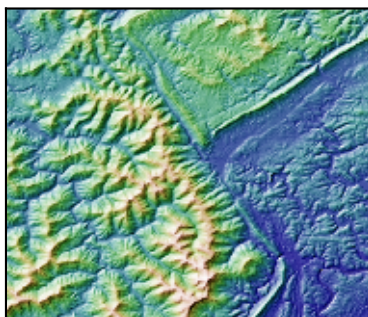

Vertical Exaggeration

0.1

1

10

Hillshade

hsv

Blend Mode

overlay