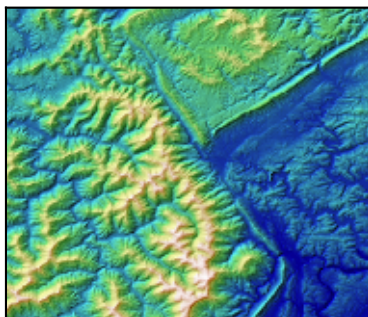

Vertical Exaggeration

0.1

1

10

Hillshade

hsv

Blend Mode

overlay