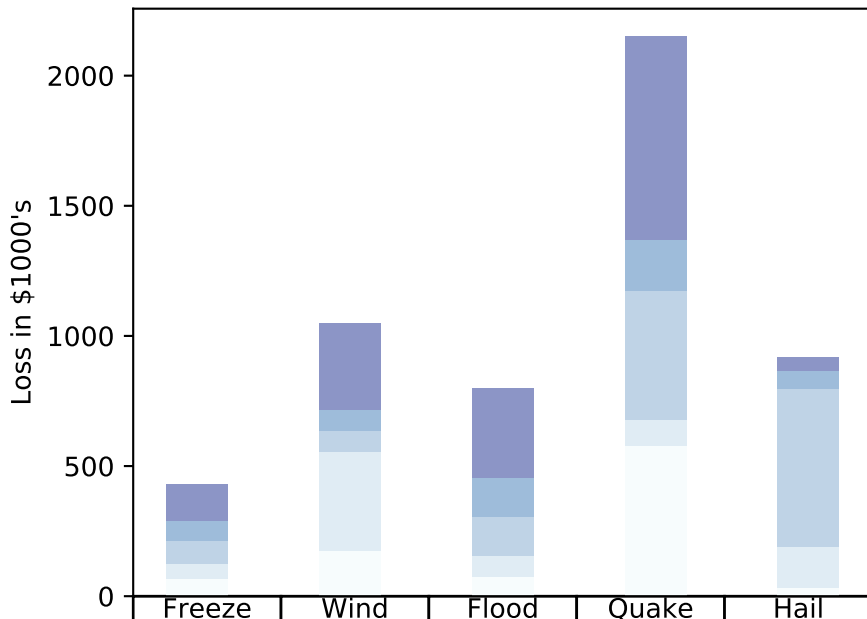

## Loss by Disaster

	Freeze	Wind	Flood	Quake	Hail
100 year	431.5	1049.4	799.6	2149.8	917.9
50 year	292.2	717.8	456.4	1368.5	865.6
20 year	213.8	636.0	305.7	1175.2	796.0
10 year	124.6	555.4	153.2	677.2	192.5
5 year	66.4	174.3	75.1	577.9	32.0