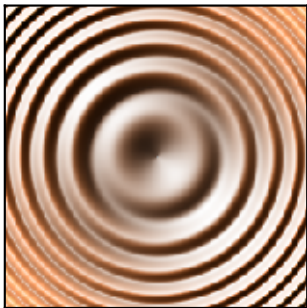

HSV Blending Looks Best with Smooth Surfaces

Colormapped Data

Illumination Intensity

Blend Mode: "hsv" (default)

Blend Mode: "overlay"