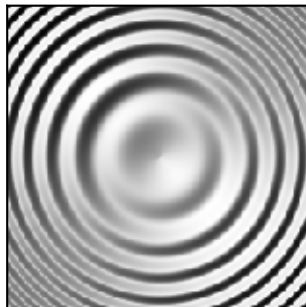

HSV Blending Looks Best with Smooth Surfaces

Colormapped Data

Illumination Intensity

Blend Mode: "hsv" (default)

Blend Mode: "overlay"