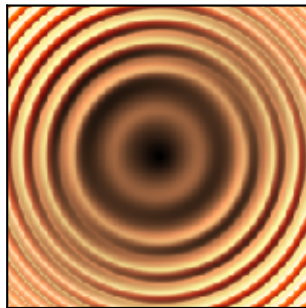

HSV Blending Looks Best with Smooth Surfaces

Colormapped Data

Illumination Intensity

Blend Mode: "hsv" (default)

Blend Mode: "overlay"