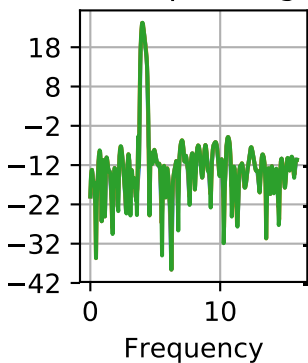

Power Spectral Density (dB/Hz)

zero padding

block size

overlap