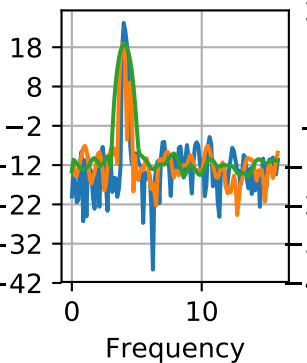

Power Spectral Density (dB/Hz)

zero padding

block size

overlap