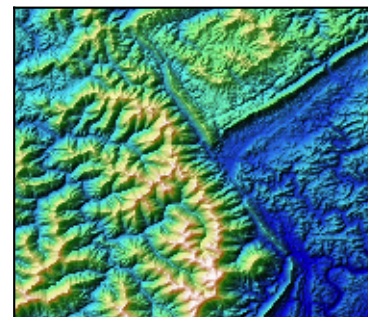

# Vertical Exaggeration

0.1

1

10

Hillshade

hsv

Blend Mode

overlay