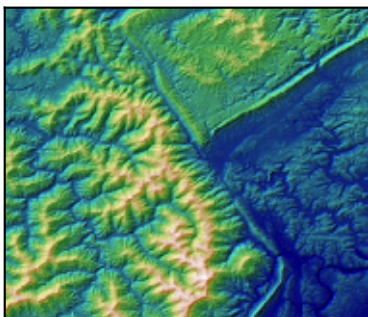

# Vertical Exaggeration

0.1

1

10

Hillshade

hsv

Blend Mode

overlay