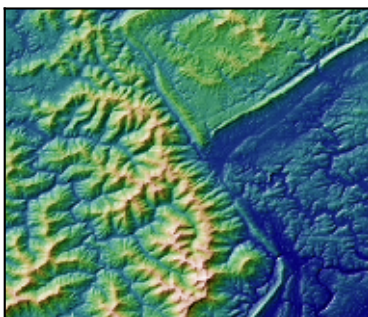

# Vertical Exaggeration

0.1

1

10

Hillshade

hsv

Blend Mode

overlay