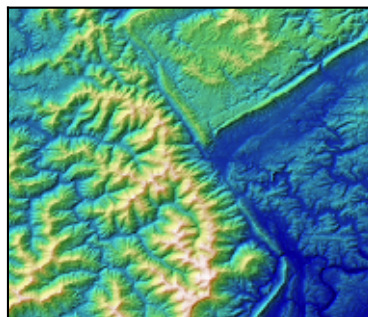

# Vertical Exaggeration

0.1

1

10

Hillshade

hsv

Blend Mode

overlay