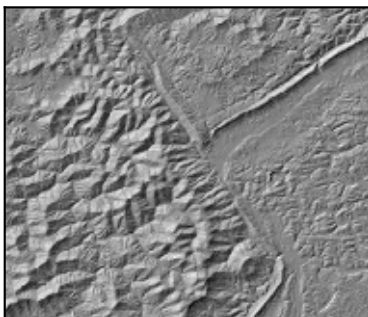

# Vertical Exaggeration

0.1

1

10

Hillshade

hsv

Blend Mode

overlay