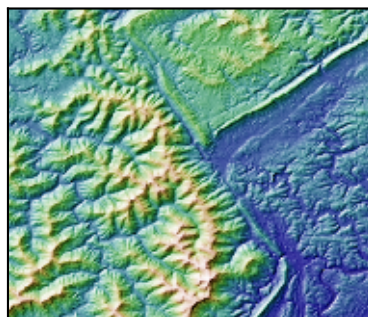

# Vertical Exaggeration

0.1

1

10

Hillshade

hsv

Blend Mode

overlay