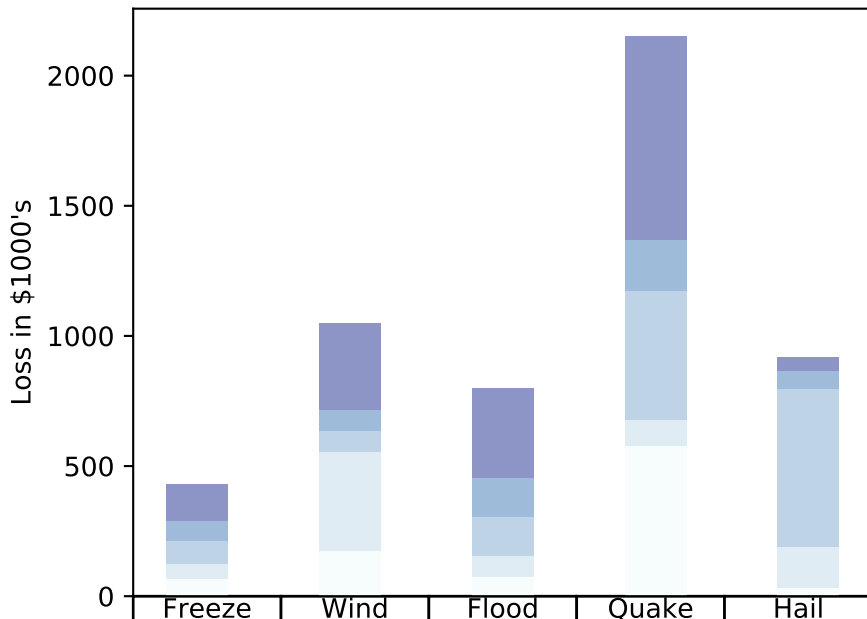

Loss by Disaster

	Freeze	Wind	Flood	Quake	Hail
100 year	431.5	1049.4	799.6	2149.8	917.9
50 year	292.2	717.8	456.4	1368.5	865.6
20 year	213.8	636.0	305.7	1175.2	796.0
10 year	124.6	555.4	153.2	677.2	192.5
5 year	66.4	174.3	75.1	577.9	32.0