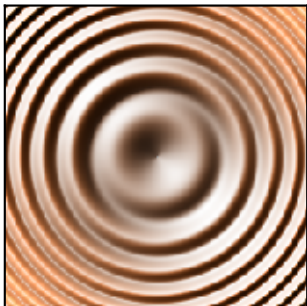

HSV Blending Looks Best with Smooth Surfaces

Colormapped Data

Illumination Intensity

Blend Mode: "hsv" (default)

Blend Mode: "overlay"