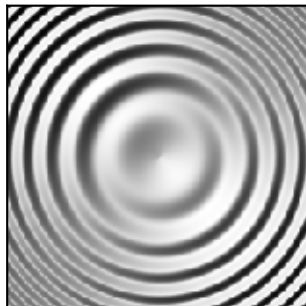

HSV Blending Looks Best with Smooth Surfaces

Colormapped Data

Illumination Intensity

Blend Mode: "hsv" (default)

Blend Mode: "overlay"