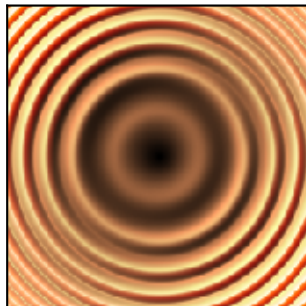

HSV Blending Looks Best with Smooth Surfaces

Colormapped Data

Illumination Intensity

Blend Mode: "hsv" (default)

Blend Mode: "overlay"