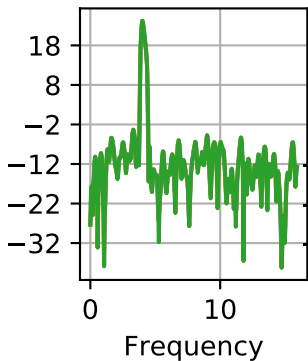

Power Spectral Density (dB/Hz)

zero padding

block size

overlap