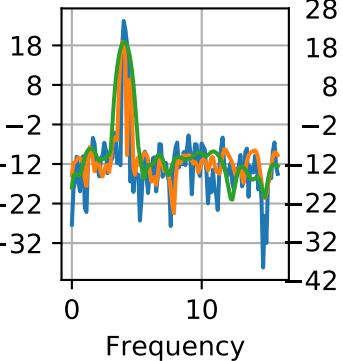

Power Spectral Density (dB/Hz)

zero padding

block size

overlap