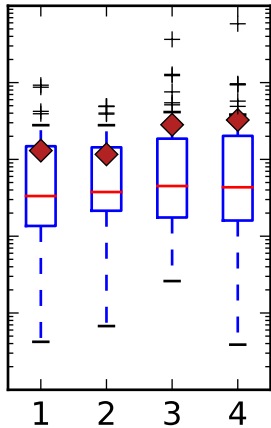

I never said they'd be pretty

Custom medianprops
and flierprops

Custom boxprops

whis="range"

Custom mean
as point

Custom mean
as line

whis=[15, 85]
#percentiles