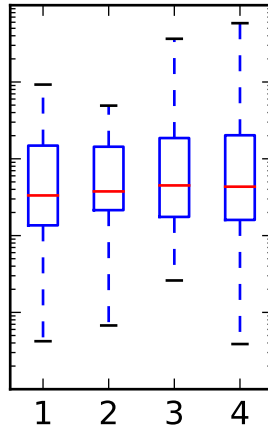

I never said they'd be pretty

Custom medianprops
and flierprops

Custom boxprops

whis="range"

Custom mean
as point

Custom mean
as line

whis=[15, 85]
#percentiles