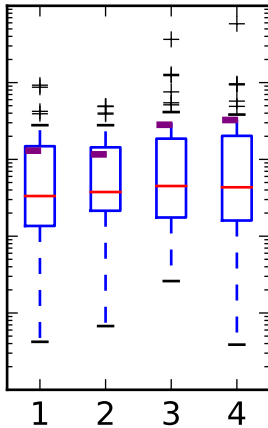

I never said they'd be pretty

Custom medianprops
and flierprops

Custom boxprops

whis="range"

Custom mean
as point

Custom mean
as line

whis=[15, 85]
#percentiles