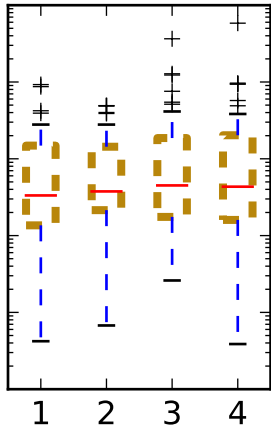

I never said they'd be pretty

Custom medianprops
and flierprops

Custom boxprops

whis="range"

Custom mean
as point

Custom mean
as line

whis=[15, 85]
#percentiles