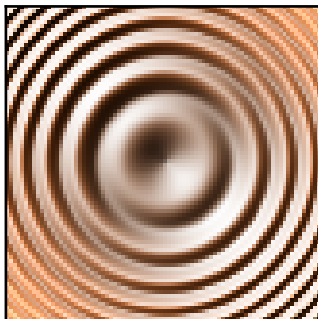

HSV Blending Looks Best with Smooth Surfaces

Colormapped Data

Illumination Intensity

Blend Mode: "hsv" (default)

Blend Mode: "overlay"