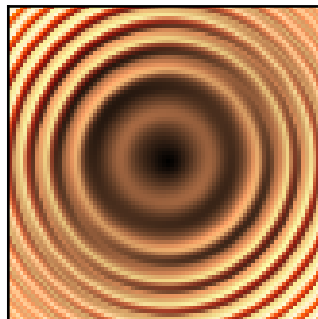

HSV Blending Looks Best with Smooth Surfaces

Colormapped Data

Illumination Intensity

Blend Mode: "hsv" (default)

Blend Mode: "overlay"