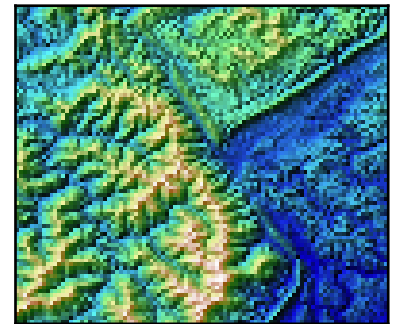

Vertical Exaggeration

0.1

1

10

Hillshade

hsv

Blend Mode
overlay

soft