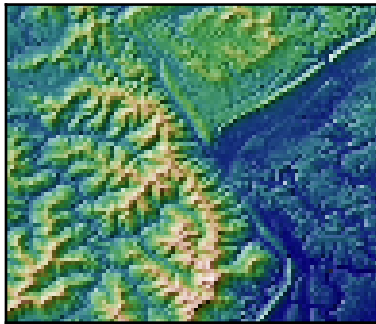

Vertical Exaggeration

0.1

1

10

Hillshade

hsv

Blend Mode
overlay

soft