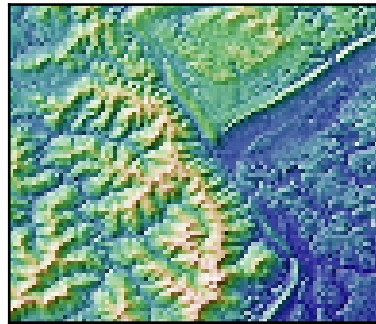

Vertical Exaggeration

0.1

1

10

Hillshade

hsv

Blend Mode
overlay

soft