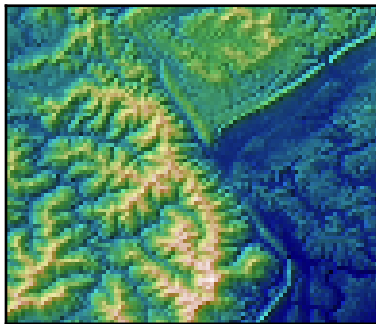

Vertical Exaggeration

0.1

1

10

Hillshade

hsv

Blend Mode
overlay

soft