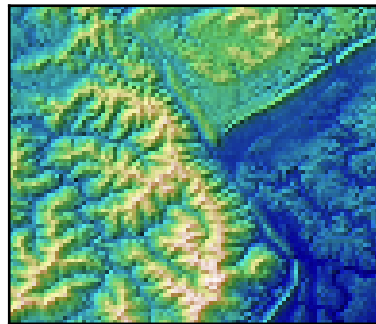

Vertical Exaggeration

0.1

1

10

Hillshade

hsv

Blend Mode
overlay

soft