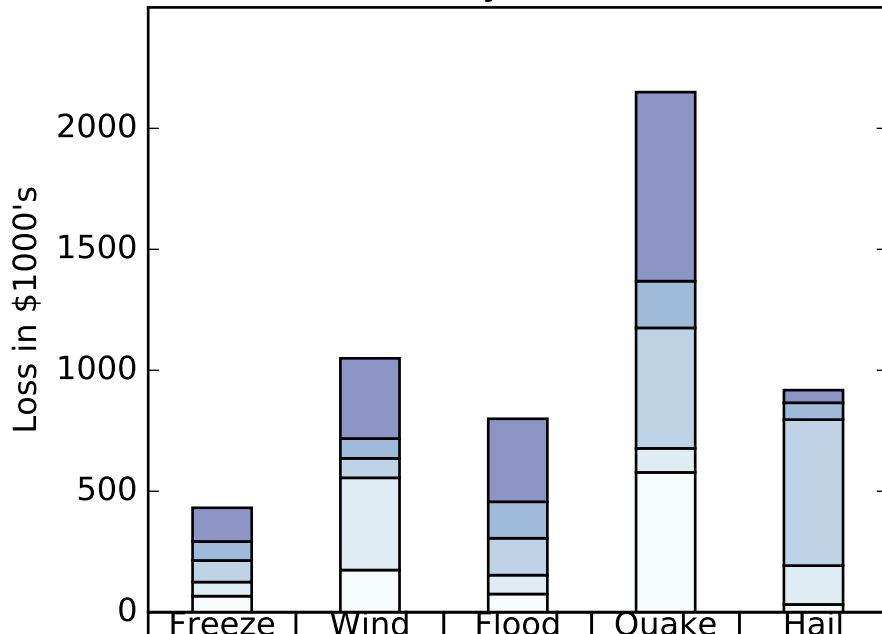

## Loss by Disaster

	Freeze	Wind	Flood	Quake	Hail
100 year	431.5	1049.4	799.6	2149.8	917.9
50 year	292.2	717.8	456.4	1368.5	865.6
20 year	213.8	636.0	305.7	1175.2	796.0
10 year	124.6	555.4	153.2	677.2	192.5
5 year	66.4	174.3	75.1	577.9	32.0