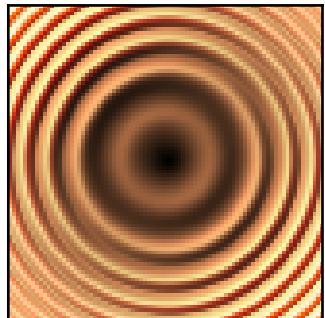

HSV Blending Looks Best with Smooth Surfaces

Colormapped Data

Illumination Intensity

Blend Mode: "hsv" (default)

Blend Mode: "overlay"