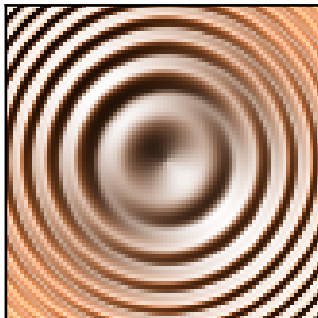

HSV Blending Looks Best with Smooth Surfaces

Colormapped Data

Illumination Intensity

Blend Mode: "hsv" (default)

Blend Mode: "overlay"