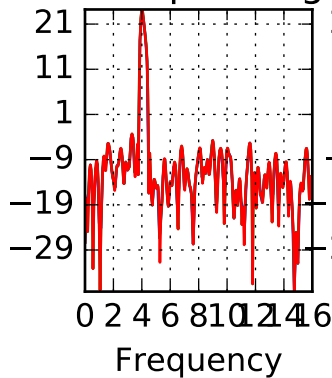

Power Spectral Density (dB/Hz)

zero padding

block size

overlap