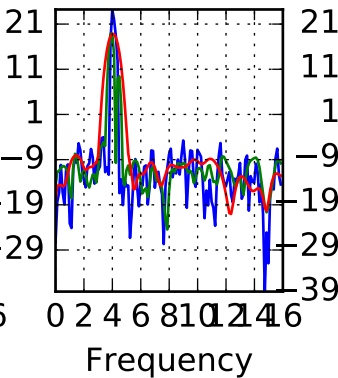

Power Spectral Density (dB/Hz)

zero padding

block size

overlap