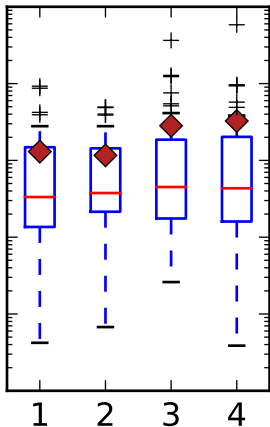

I never said they'd be pretty

Custom medianprops
and flierprops

Custom boxprops

whis="range"

Custom mean
as point

Custom mean
as line

whis=[15, 85]
#percentiles