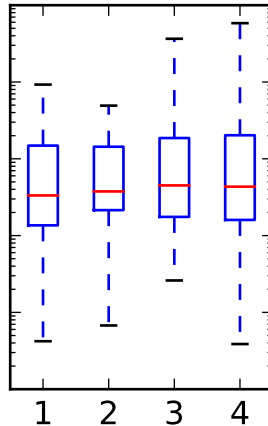

I never said they'd be pretty

Custom medianprops
and flierprops

Custom boxprops

whis="range"

Custom mean
as point

Custom mean
as line

whis=[15, 85]
#percentiles