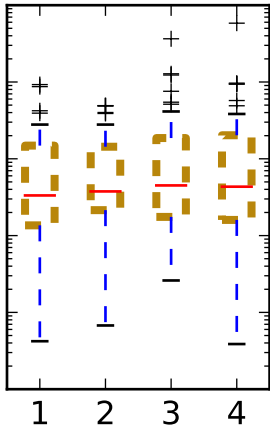

I never said they'd be pretty

Custom medianprops
and flierprops

Custom boxprops

whis="range"

Custom mean
as point

Custom mean
as line

whis=[15, 85]
#percentiles