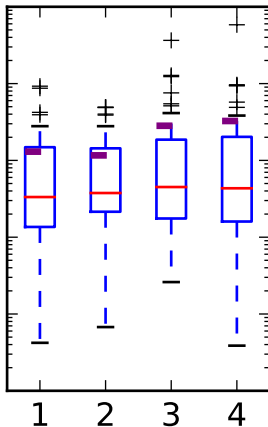

I never said they'd be pretty

Custom medianprops
and flierprops

Custom boxprops

whis="range"

Custom mean
as point

Custom mean
as line

whis=[15, 85]
#percentiles