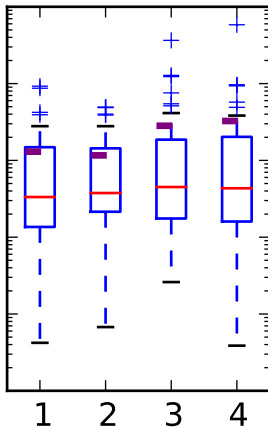

I never said they'd be pretty

Custom medianprops
and flierprops

Custom boxprops

whis="range"

Custom mean
as point

Custom mean
as line

whis=[15, 85]
#percentiles