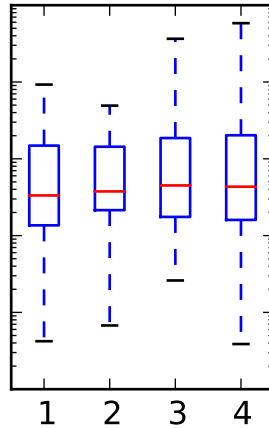

I never said they'd be pretty

Custom medianprops
and flierprops

Custom boxprops

whis="range"

Custom mean
as point

Custom mean
as line

whis=[15, 85]
#percentiles