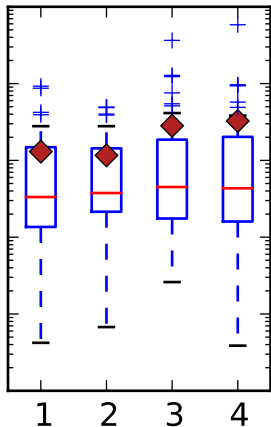

I never said they'd be pretty

Custom medianprops
and flierprops

Custom boxprops

whis="range"

Custom mean
as point

Custom mean
as line

whis=[15, 85]
#percentiles