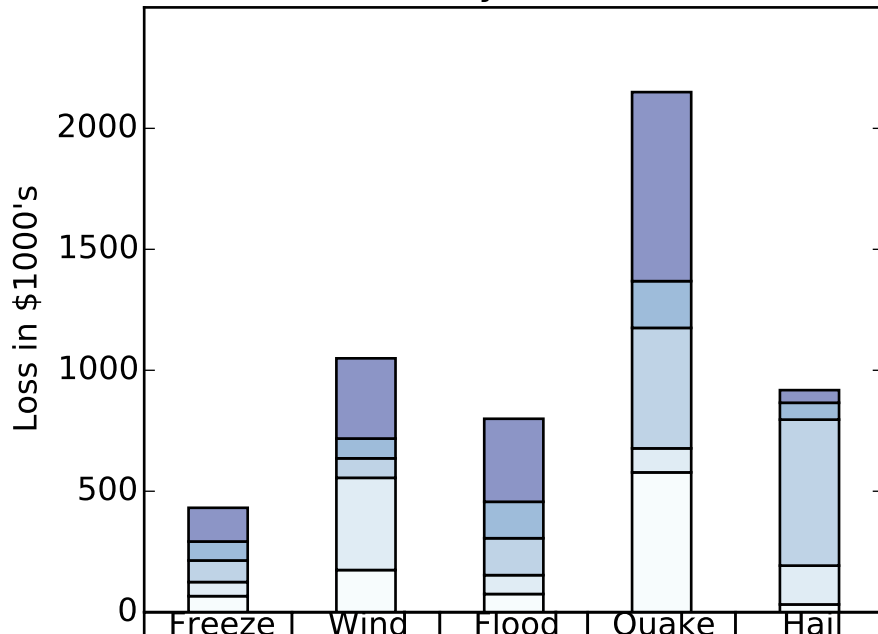

Loss by Disaster

	Freeze	Wind	Flood	Quake	Hall
100 year	431.5	1049.4	799.6	2149.8	917.9
50 year	292.2	717.8	456.4	1368.5	865.6
20 year	213.8	636.0	305.7	1175.2	796.0
10 year	124.6	555.4	153.2	677.2	192.5
5 year	66.4	174.3	75.1	577.9	32.0