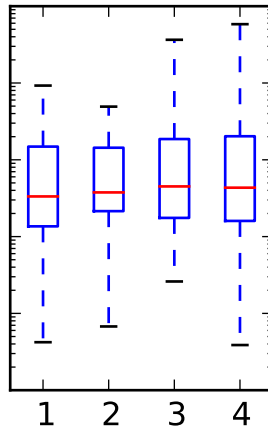

I never said they'd be pretty

Custom medianprops
and flierprops

Custom boxprops

whis="range"

Custom mean
as point

Custom mean
as line

whis=[15, 85]
#percentiles