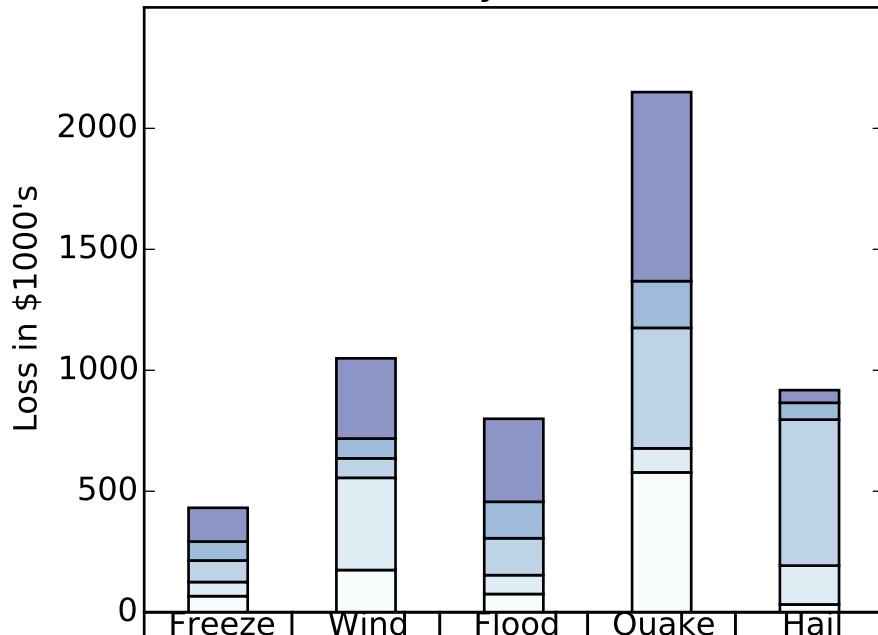

Loss by Disaster

	Freeze	Wind	Flood	Quake	Hall
100 year	431.5	1049.4	799.6	2149.8	917.9
50 year	292.2	717.8	456.4	1368.5	865.6
20 year	213.8	636.0	305.7	1175.2	796.0
10 year	124.6	555.4	153.2	677.2	192.5
5 year	66.4	174.3	75.1	577.9	32.0