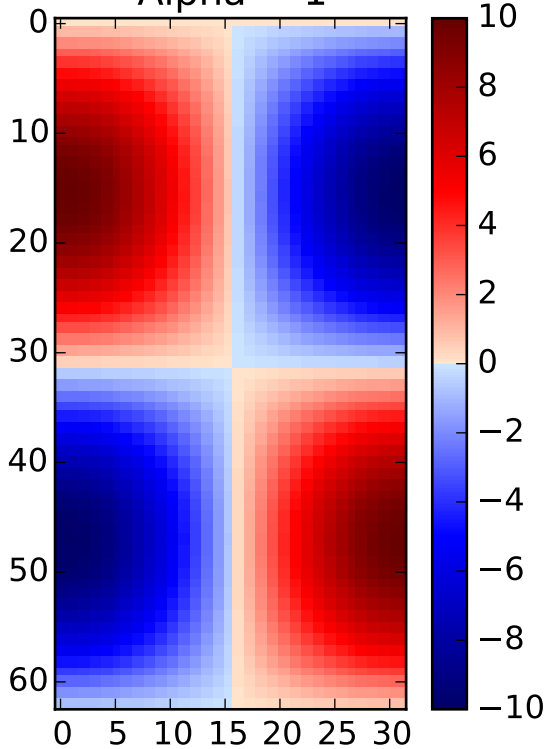

Custom Blue-Red colormaps

Alpha = 1

Varying alpha