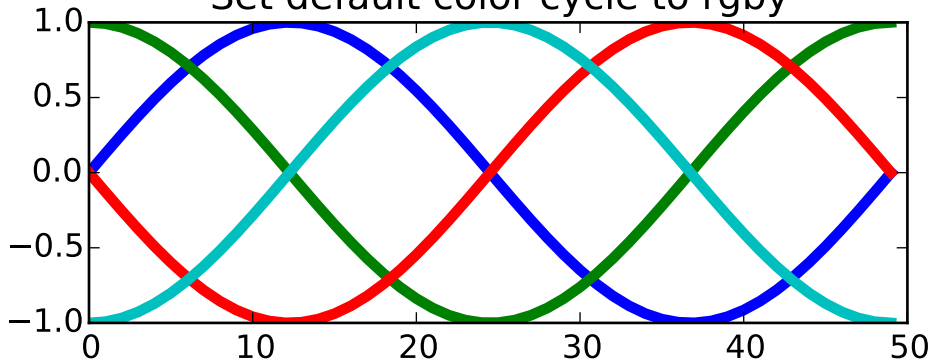

Set default color cycle to rgby

Set axes color cycle to cmyk