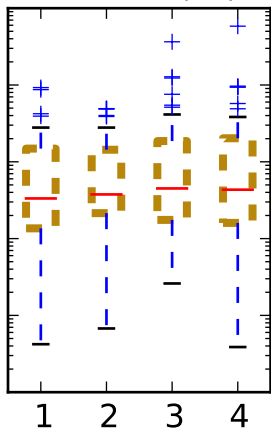

# I never said they'd be pretty

Custom medianprops

Custom boxprops

and flierprops

whis="range"

Custom mean  
as point

Custom mean  
as line

whis=[15, 85]  
#percentiles