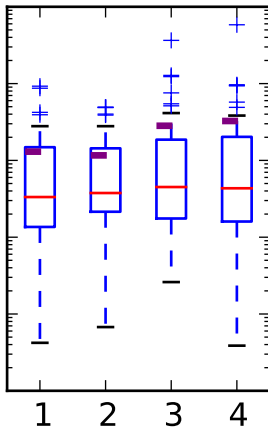

# I never said they'd be pretty

Custom medianprops

Custom boxprops

and flierprops

whis="range"

Custom mean  
as point

Custom mean  
as line

whis=[15, 85]  
#percentiles