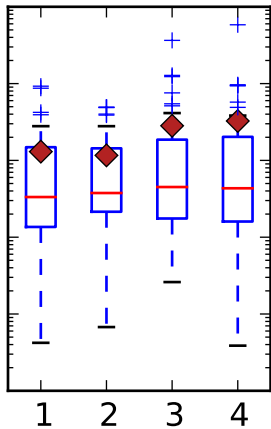

# I never said they'd be pretty

Custom medianprops

Custom boxprops

and flierprops

whis="range"

Custom mean  
as point

Custom mean  
as line

whis=[15, 85]  
#percentiles