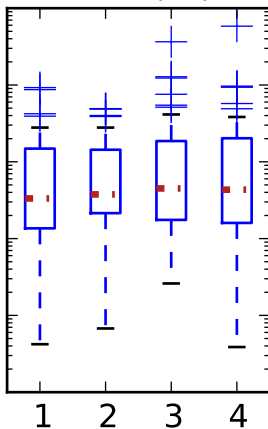

# I never said they'd be pretty

Custom medianprops

Custom boxprops

and flierprops

whis="range"

Custom mean  
as point

Custom mean  
as line

whis=[15, 85]  
#percentiles