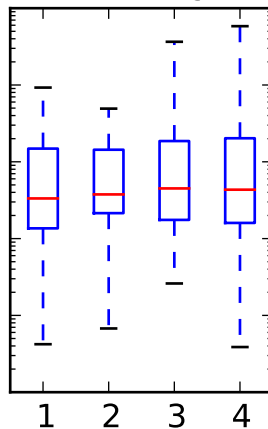

# I never said they'd be pretty

Custom medianprops

Custom boxprops

and flierprops

whis="range"

Custom mean  
as point

Custom mean  
as line

whis=[15, 85]  
#percentiles