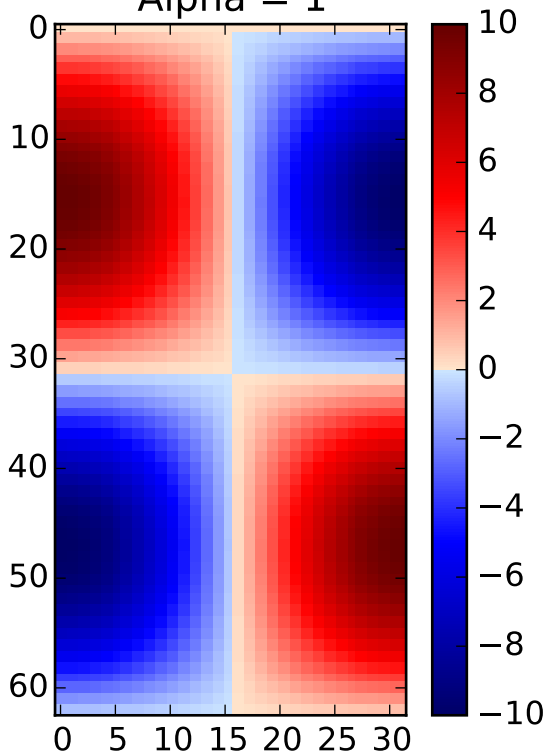

Custom Blue-Red colormaps

Alpha = 1

Varying alpha