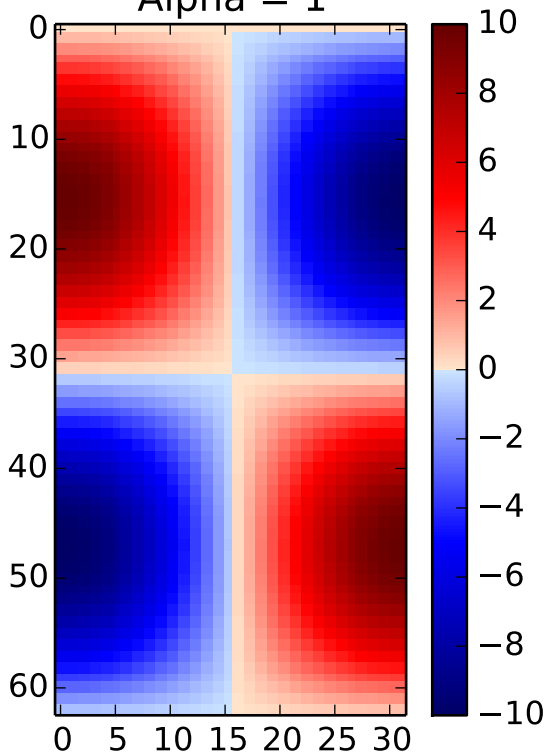

Custom Blue-Red colormaps

Alpha = 1

Varying alpha