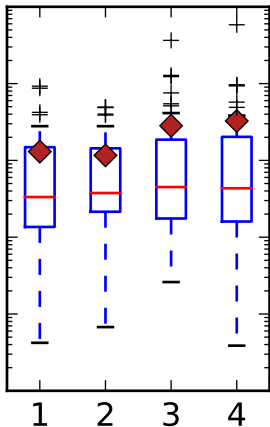

# I never said they'd be pretty

Custom medianprops  
and flierprops

Custom boxprops

whis="range"

Custom mean  
as point

Custom mean  
as line

whis=[15, 85]  
#percentiles