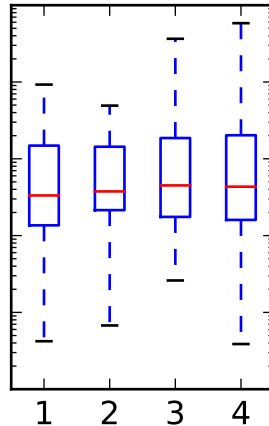

# I never said they'd be pretty

Custom medianprops  
and flierprops

Custom boxprops

whis="range"

Custom mean  
as point

Custom mean  
as line

whis=[15, 85]  
#percentiles