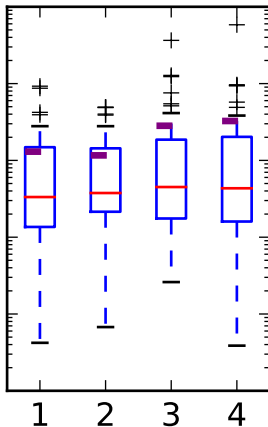

# I never said they'd be pretty

Custom medianprops  
and flierprops

Custom boxprops

whis="range"

Custom mean  
as point

Custom mean  
as line

whis=[15, 85]  
#percentiles