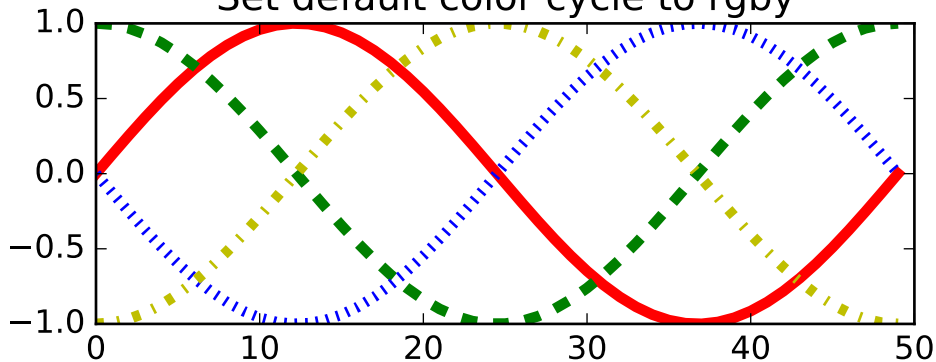

Set default color cycle to rgby

Set axes color cycle to cmyk