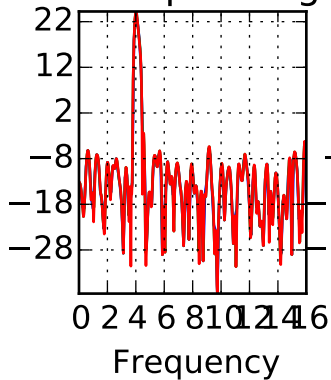

Power Spectral Density (dB/Hz)

zero padding

block size

overlap