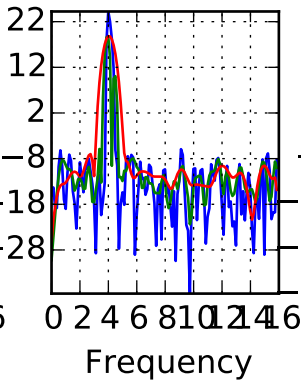

Power Spectral Density (dB/Hz)

zero padding

block size

overlap