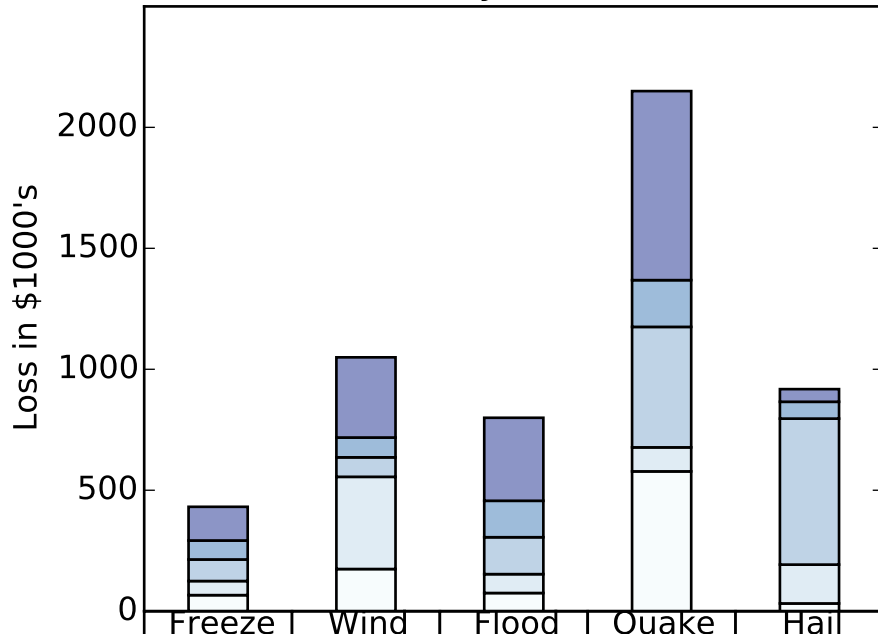

Loss by Disaster

| | Freeze | Wind | Flood | Quake | Hail |
|----------|--------|--------|-------|--------|-------|
| 100 year | 431.5 | 1049.4 | 799.6 | 2149.8 | 917.9 |
| 50 year | 292.2 | 717.8 | 456.4 | 1368.5 | 865.6 |
| 20 year | 213.8 | 636.0 | 305.7 | 1175.2 | 796.0 |
| 10 year | 124.6 | 555.4 | 153.2 | 677.2 | 192.5 |
| 5 year | 66.4 | 174.3 | 75.1 | 577.9 | 32.0 |